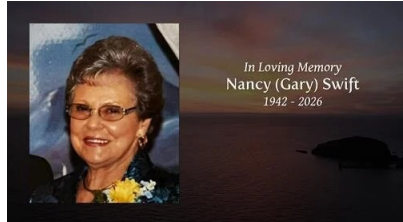

Tribute Wall

“ Owen Funeral Homes created a Tribute Video in memory of Nancy Joan (Gary) Swift

---

Owen Funeral Homes - February 09 at 03:53 PM

“ Teresa French (Ashley, Bobby, Allie) purchased the Full Of Love Bouquet for the family of Nancy Joan (Gary) Swift.